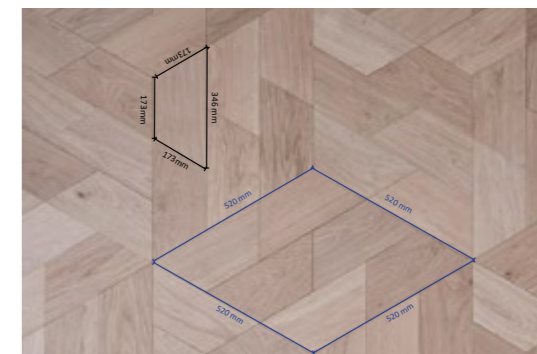

Length - sides: 346 x 173 x 173 x 173 mm

One pattern (consists of three pieces):
520 x 520 x 520 mm

Wood species: Oak, Ash, Larch

All tones available, see Tone book.

Oak Herringbone 80 x 480 mm Eben

Oak Herringbone 110 x 660 mm Snöhetta

HEXAGON - pattern installed with KOLMIO pieces

Measures

Thickness: 14 mm

Width: 150 mm

Length - sides: 346 x 173 x 173 x 173 mm

Wood species: Oak, Ash, Larch

All tones available, see Tone book

Installation with separate reversing tongues.

ARGYLE - pattern installed with KOLMIO pieces

Measures

Thickness: 14 mm

Width: 150 mm

Length - sides: 346 x 173 x 173 x 173 mm

One pattern (consists of six pieces):
520 x 520 x 520 x 520 mm

Wood species: Oak, Ash, Larch

All tones available, see Tone book

Installation with separate reversing tongues.

VIISTO

Measures

Thickness: 14 mm

Width: 150 mm

Length: 500 mm

Wood species: Oak, Ash, Larch