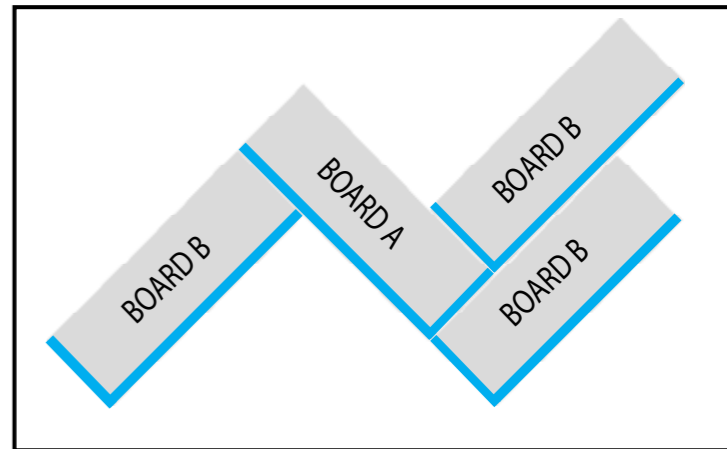

HERRINGBONE

Measures

Thickness: 14 mm

Width x length:

80 x 480 mm

110 x 660 mm

150 x 900 mm

185 x 925 mm

Wood species: Oak, Ash, Larch

All tones available, see Tone book,

Two handed installation with
A-boards and B-boards.

Oak Herringbone 150 x 900 mm Skywhite

Oak Herringbone 185 x 925 mm waxoiled

TWO HANDED PRODUCT A & B