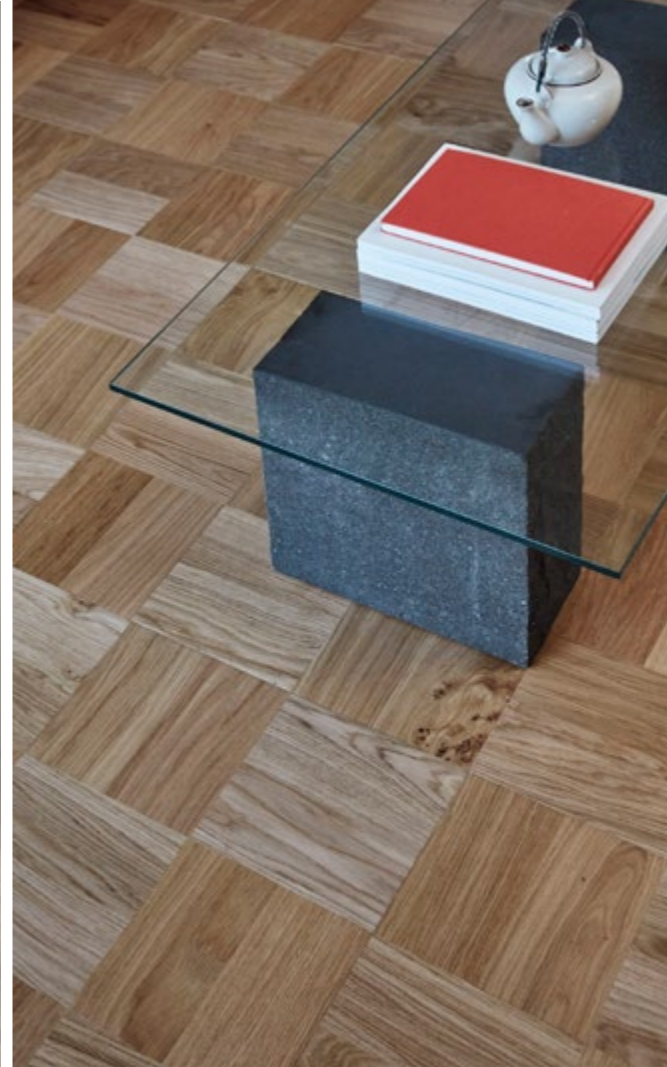

RUUTU

Measures

thickness: 14 mm

Width x Length: 600 x 600 mm

Wood species: Oak, Ash, Larch

Tones available, only sanded surface;

Oak: Antique, Cognac, Eben, Matt lacquered, Luosto, Lyngen, Nordic, Untreated, Sky White, Snöhetta, White matt lacquered, Wax oiled.

Ash: Eben, Matt lacquered, Untreated, Snow White, White matt lacquered, White wax oiled, Wax oiled.

Larch: Arctic, Cognac, Eben, Matt lacquered, Nordic, Snow White, Untreated and Wax oiled.

Installation with separate reversing tongues.