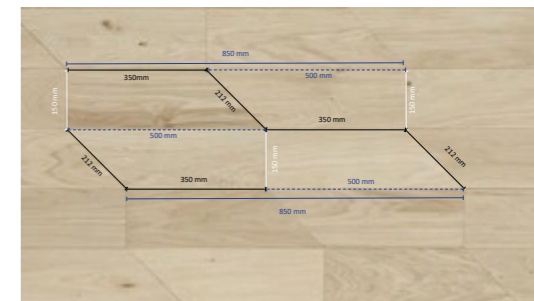

All tones available, see Tone book

Installation with separate reversing tongues.

VIISTO

Measures

Thickness: 14 mm

Width: 150 mm

Length: 500 mm

Wood species: Oak, Ash, Larch

All tones possible, see Tone book.

BLOCK CHEVRON -
pattern intalled with VIISTO
pieces

Measures

Thickness: 14 mm

Width: 150 mm

Length: 500 mm

Wood species: Oak, Ash, Larch

All tones available, see Tone book.

CHEVBONE - pattern installed with VIISTO pieces

Measures

Thickness: 14 mm

Width: 150 mm

Length: 500 mm

Wood species: Oak, Ash, Larch

All tones available, see Tone Book

Ash White wax oiled

DOUBLE HERRINGBONE -
pattern installed with HERRING-
BONE boards

Measures

Thickness: 14 mm

Board's width x length:

80 x 480 mm
110 x 660 mm
150 x 900 mm
185 x 925 mm

Wood species: Oak, Ash, Larch

All tones available, see Tone book