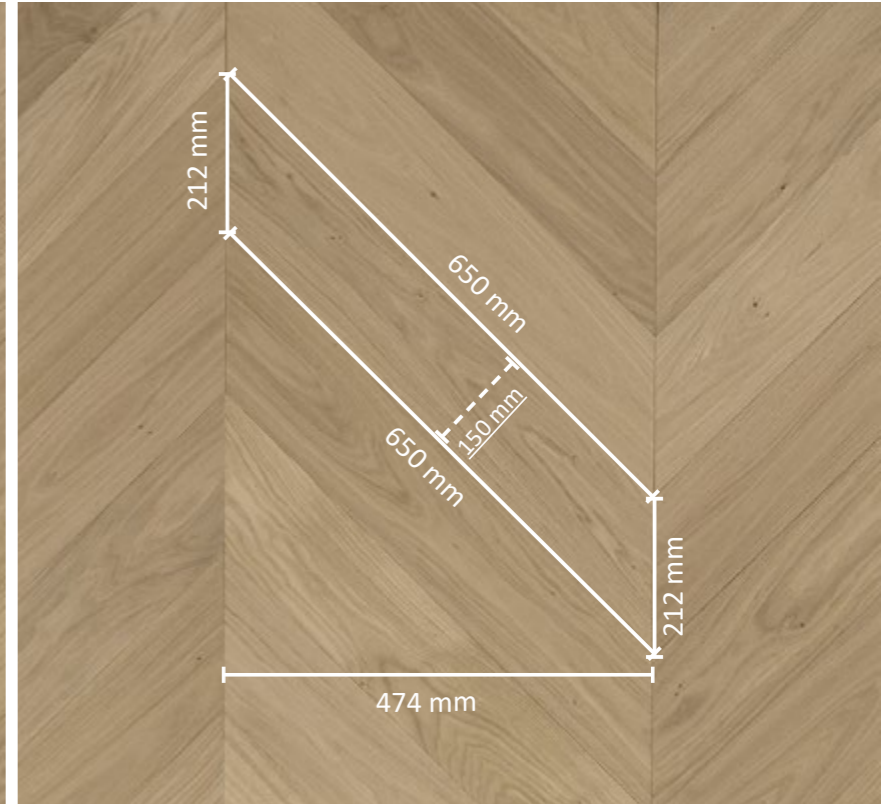

CHEVRON 45°