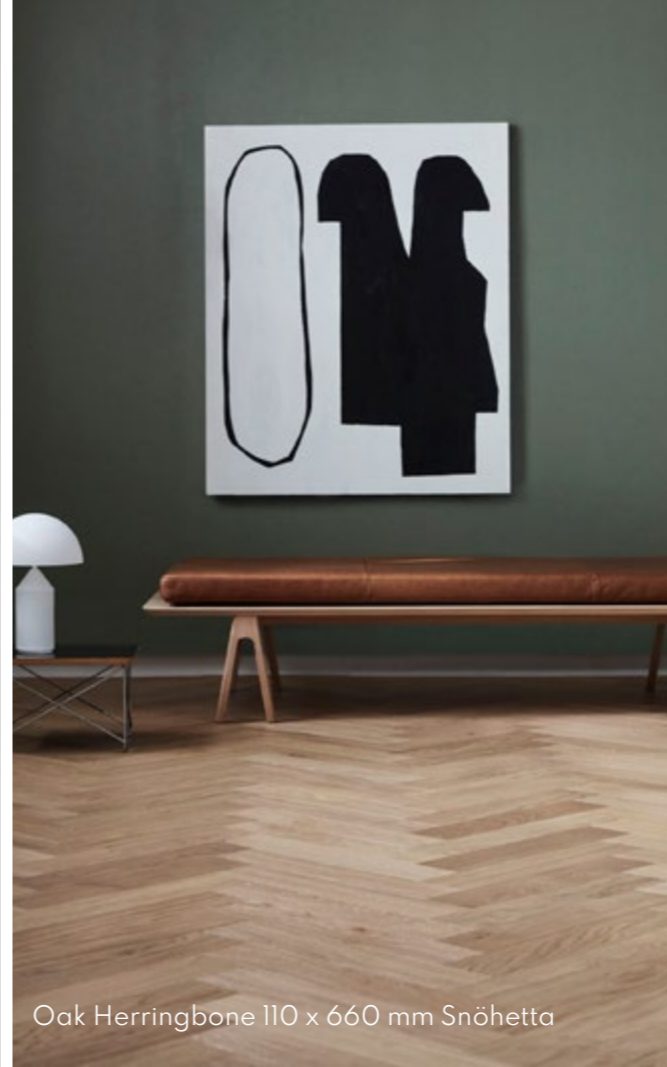

Timberwise

FLOOR FOR LIFE

DESIGN FLOOR BOOK

ALL TIMBERWISE DESIGN FLOORS ARE
INSTALLED GLUEING DOWN TO SUBFLOOR

KOLMIO design by Harri Koskinen

Measures

Thickness: 14 mm

Width: 150 mm

Length - sides: 346 x 173 x 173 x 173 mm

One pattern (consists of three pieces):
520 x 520 x 520 mm

Wood species: Oak, Ash, Larch

All tones available, see Tone book.

Oak Herringbone 80 x 480 mm Eben

Oak Herringbone 110 x 660 mm Snöhetta

HERRINGBONE

Measures

Thickness: 14 mm

Width x length:

80 x 480 mm

110 x 660 mm

150 x 900 mm

185 x 925 mm