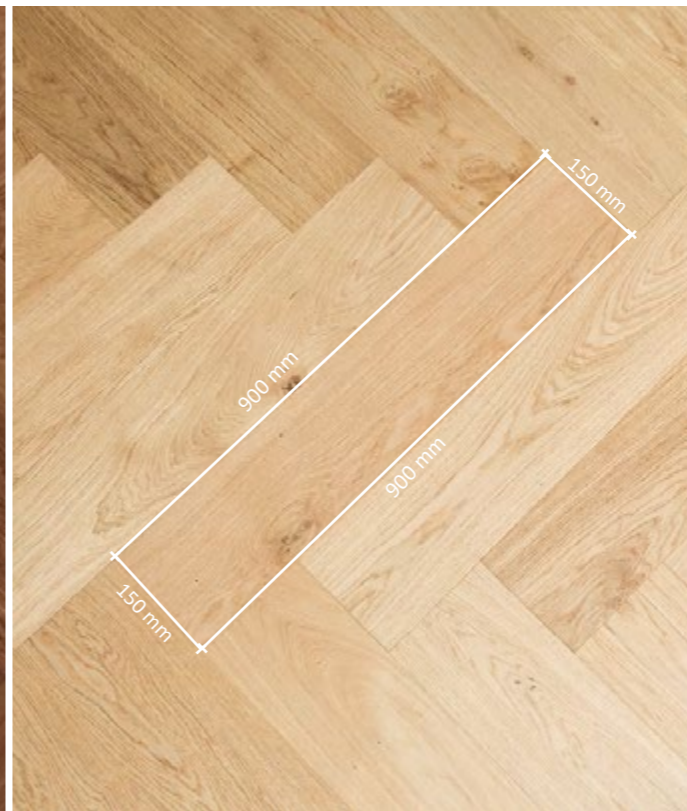

Length - sides: 346 x 173 x 173 x 173 mm

One pattern (consists of three pieces):
520 x 520 x 520 mm

Wood species: Oak, Ash, Larch

All tones available, see Tone book.

Oak Herringbone 80 x 480 mm Eben

Oak Herringbone 110 x 660 mm Snöhetta

HERRINGBONE

Measures

Thickness: 14 mm

Width x length:

80 x 480 mm

110 x 660 mm

150 x 900 mm

185 x 925 mm

Wood species: Oak, Ash, Larch

All tones available, see Tone book,

Two handed installation with
A-boards and B-boards.

Oak Herringbone 150 x 900 mm Skywhite

Oak Herringbone 185 x 925 mm waxoiled

TWO HANDED PRODUCT A & B

Ash 80 x 495 mm, Chevron 45° White wax oiled

CHEVRON

Measures

Thickness: 14 mm

Width x Length:

80 x 495 mm

110 x 650 mm

150 x 650 mm