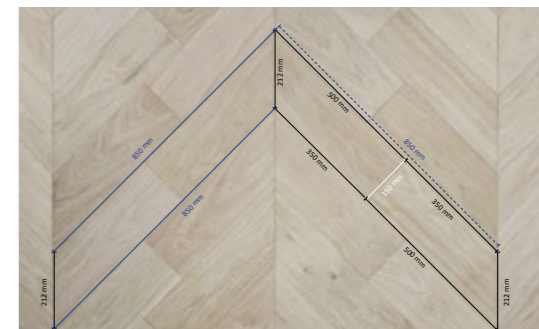

Length - sides: 346 x 173 x 173 x 173 mm

One pattern (consists of three pieces):
520 x 520 x 520 mm

Wood species: Oak, Ash, Larch

All tones available, see Tone book.

Oak Herringbone 80 x 480 mm Eben

Oak Herringbone 110 x 660 mm Snöhetta

All tones possible, see Tone book.

BLOCK CHEVRON -
pattern intalled with VIISTO
pieces

Measures

Thickness: 14 mm

Width: 150 mm

Length: 500 mm

Wood species: Oak, Ash, Larch

All tones available, see Tone book.

CHEVBONE - pattern installed with VIISTO pieces

Measures

Thickness: 14 mm

Width: 150 mm

Length: 500 mm

Wood species: Oak, Ash, Larch

All tones available, see Tone Book

Ash White wax oiled

DOUBLE HERRINGBONE -
pattern installed with HERRING-
BONE boards

Measures

Thickness: 14 mm

Board's width x length:

80 x 480 mm
110 x 660 mm
150 x 900 mm
185 x 925 mm

Wood species: Oak, Ash, Larch

All tones available, see Tone book