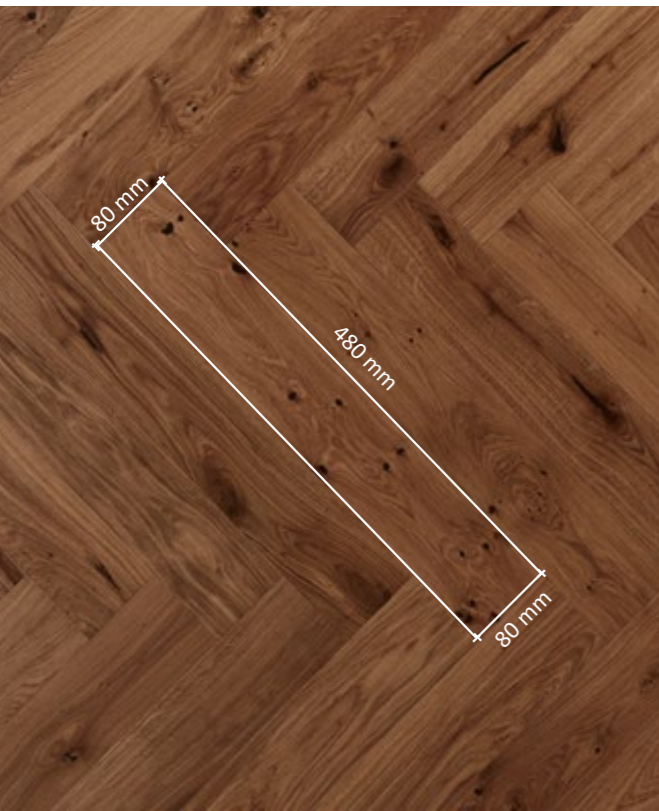

Length - sides: 346 x 173 x 173 x 173 mm

One pattern (consists of three pieces):
520 x 520 x 520 mm

Wood species: Oak, Ash, Larch

All tones available, see Tone book.

Oak Herringbone 80 x 480 mm Eben

Oak Herringbone 110 x 660 mm Snöhetta

HERRINGBONE

Measures

Thickness: 14 mm

Width x length:

80 x 480 mm

110 x 660 mm

150 x 900 mm

185 x 925 mm

Wood species: Oak, Ash, Larch

All tones available, see Tone book,

Two handed installation with
A-boards and B-boards.

Oak Herringbone 150 x 900 mm Skywhite

Oak Herringbone 185 x 925 mm waxoiled

TWO HANDED PRODUCT A & B

Ash 80 x 495 mm, Chevron 45° White wax oiled

CHEVRON

Measures

Thickness: 14 mm

Width x Length:

80 x 495 mm

110 x 650 mm

150 x 650 mm