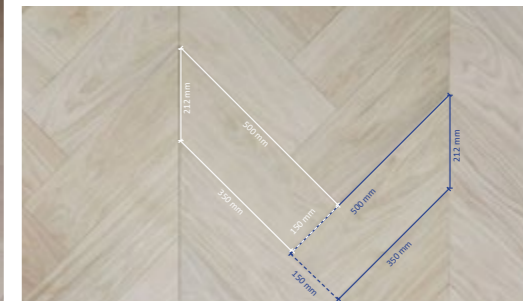

Length - sides: 346 x 173 x 173 x 173 mm

One pattern (consists of three pieces):
520 x 520 x 520 mm

Wood species: Oak, Ash, Larch

All tones available, see Tone book.

Oak Herringbone 80 x 480 mm Eben

Oak Herringbone 110 x 660 mm Snöhetta

All tones possible, see Tone book.

BLOCK CHEVRON -
pattern intalled with VIISTO
pieces

Measures

Thickness: 14 mm

Width: 150 mm

Length: 500 mm

Wood species: Oak, Ash, Larch

All tones available, see Tone book.

CHEVBONE - pattern installed with VIISTO pieces

Measures

Thickness: 14 mm

Width: 150 mm

Length: 500 mm

Wood species: Oak, Ash, Larch

All tones available, see Tone Book

Ash White wax oiled

DOUBLE HERRINGBONE -
pattern installed with HERRING-
BONE boards

Measures

Thickness: 14 mm

Board's width x length:

80 x 480 mm
110 x 660 mm
150 x 900 mm
185 x 925 mm

Wood species: Oak, Ash, Larch

All tones available, see Tone book