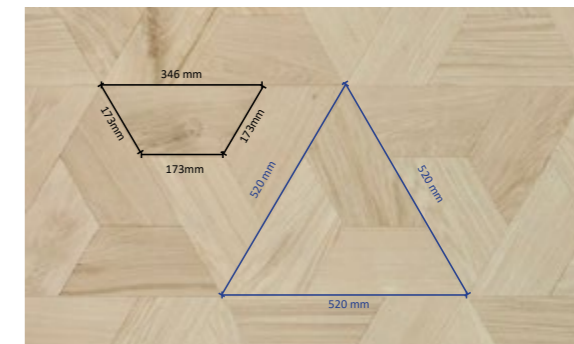

Timberwise

FLOOR FOR LIFE

DESIGN FLOOR BOOK

ALL TIMBERWISE DESIGN FLOORS ARE
INSTALLED GLUEING DOWN TO SUBFLOOR

KOLMIO design by Harri Koskinen

Measures

Thickness: 14 mm

Width: 150 mm

Length - sides: 346 x 173 x 173 x 173 mm

One pattern (consists of three pieces):
520 x 520 x 520 mm

Wood species: Oak, Ash, Larch

All tones available, see Tone book.

Oak Herringbone 80 x 480 mm Eben

Oak Herringbone 110 x 660 mm Snöhetta

HERRINGBONE

Measures

Thickness: 14 mm

Width x length:

80 x 480 mm

110 x 660 mm

150 x 900 mm

185 x 925 mm

DOUBLE HERRINGBONE -
pattern installed with HERRING-
BONE boards

Measures

Thickness: 14 mm

Board's width x length:

80 x 480 mm
110 x 660 mm
150 x 900 mm
185 x 925 mm

Wood species: Oak, Ash, Larch

All tones available, see Tone book